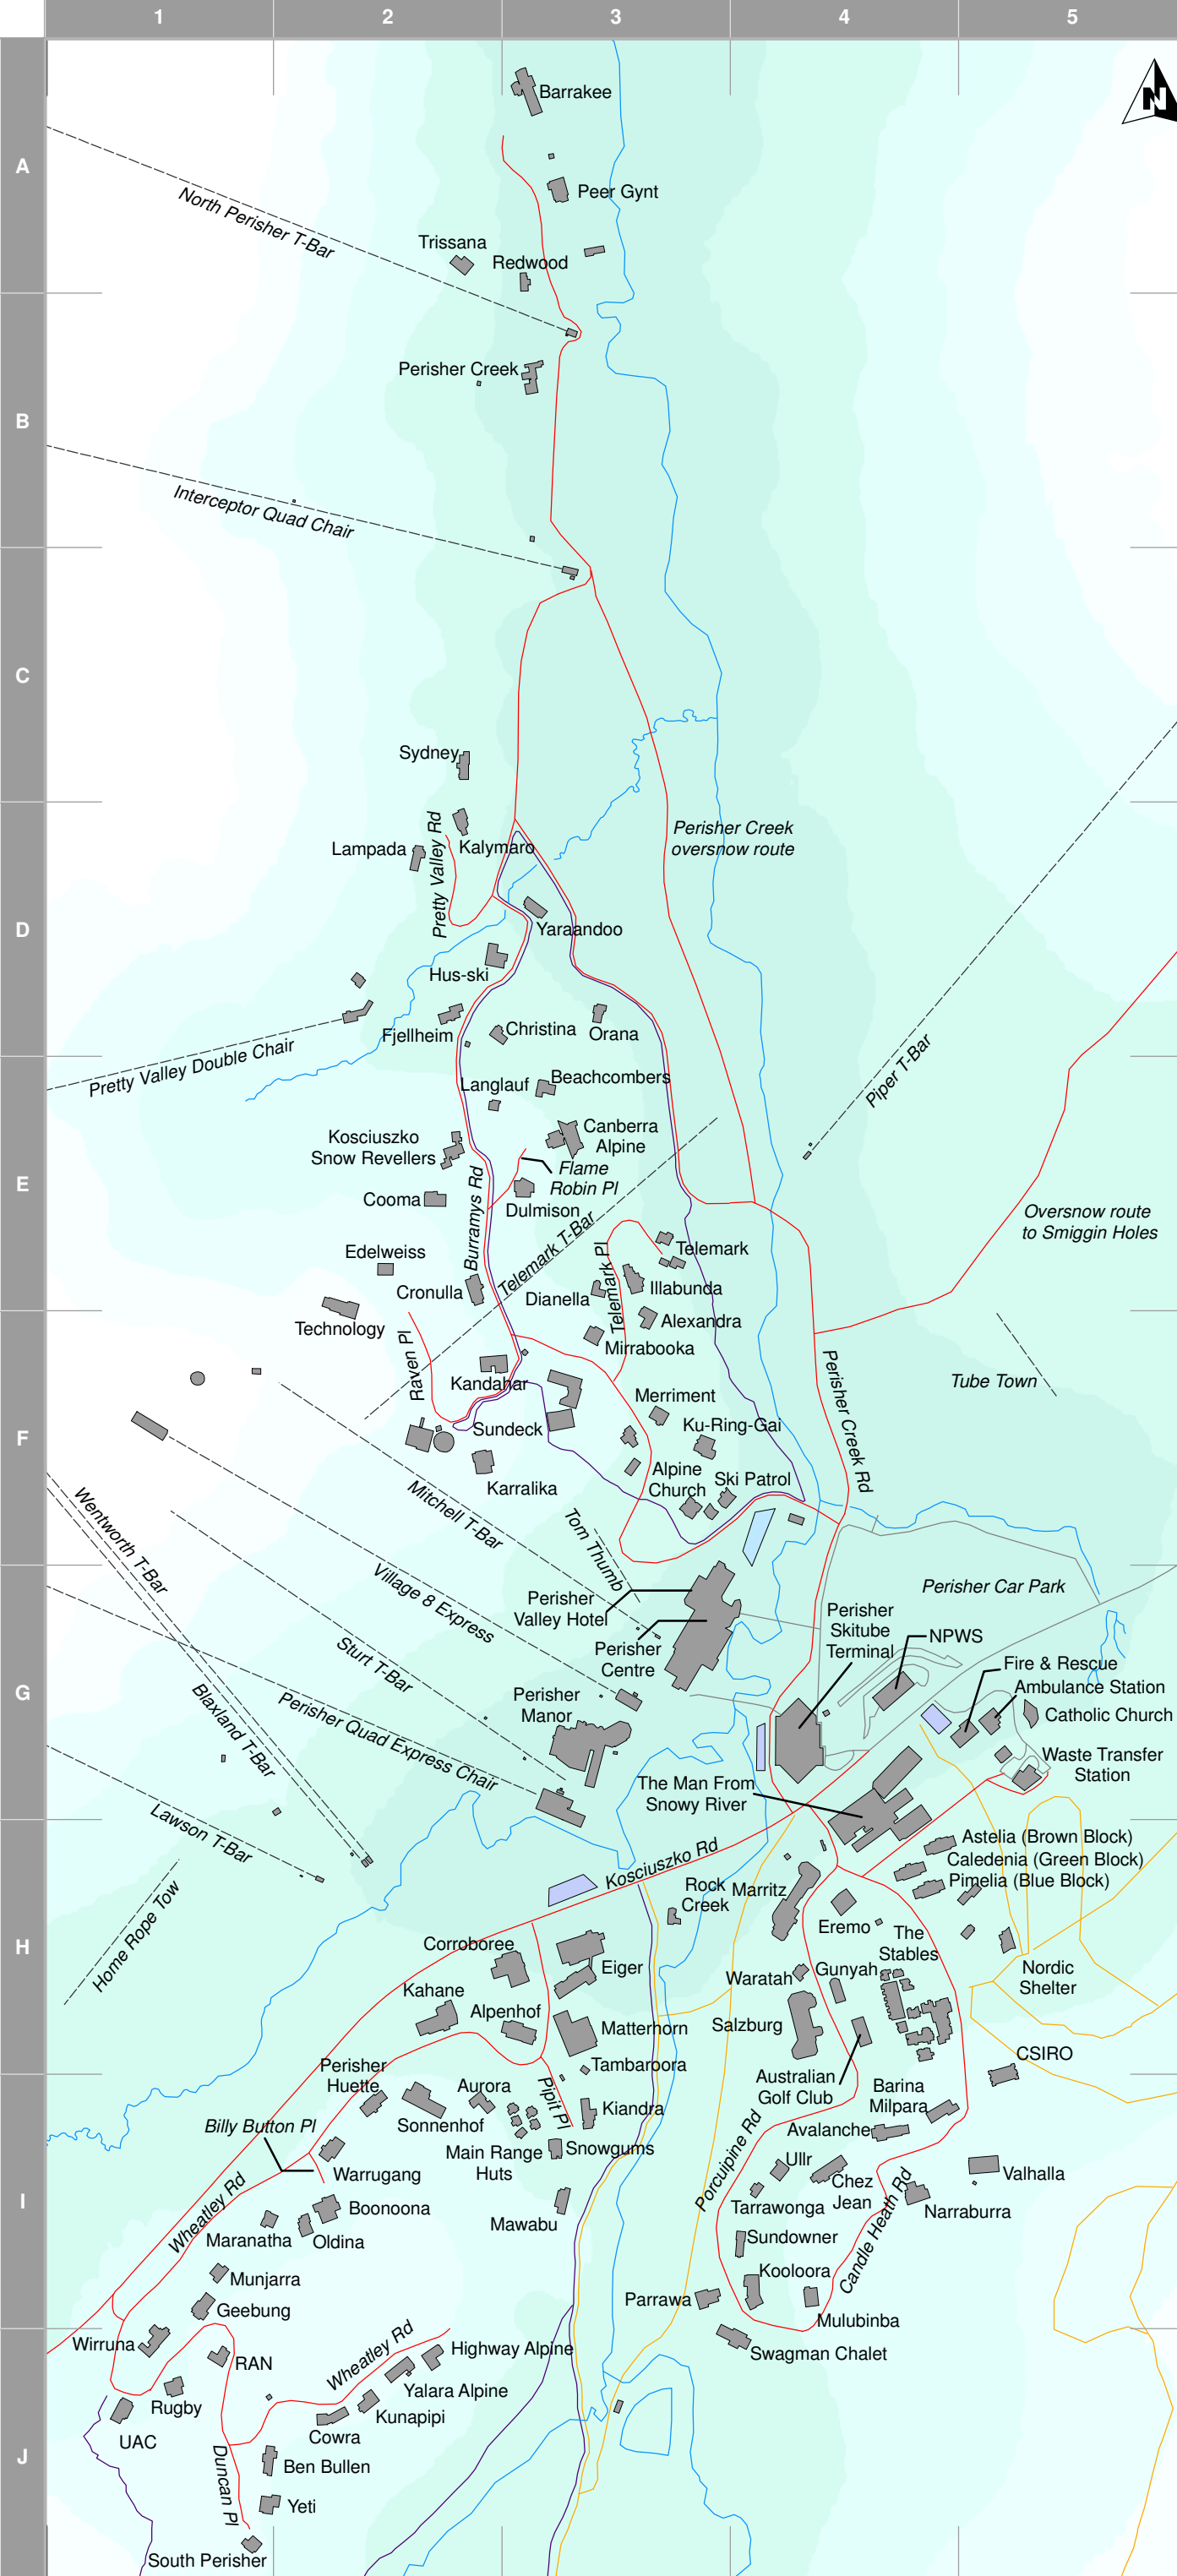

Perisher Valley

Village Map

Accommodation

Alexandra	F3	Telemark	E3
Alpenhof	H3	Trissana	A2
Astelia (Brown Block)	H4	University Alpine Club (UAC)	J1
Aurora	I2	Ullr	I4
Australian Golf Club	H4	Valhalla	I5
Avalanche	I4	Waratah	H4
Barina Milpara	I4	Warrugang	I2
Barrakee	A3	Wirruna	J1
Beachcombers	E3	Yalara Alpine	J2
Ben Bullen	J1	Yaraandoo	D3
Boonoona	I2	Yeti	J1
Caledenia (Green Block)	H4		
Canberra Alpine	E3		
Chez Jean	I4		
Christina	D2		
Cooma	E2		
Corroboree	H3		
Cowra	J2		
Cronulla	E2		
CSIRO	I5		
Dianella	E3		
Dulmison	E3		
Edelweiss	E2		
The Eiger	H3		
Eremo	H4		
Fjellheim	D2		
Geebung	I1		
Gunyah	H4		
Highway Alpine	J2		
Hus-ski	D2		
Illabunda	E3		
Kahane	H2		
Kalymaro	D2		
Kandahar	F2		
Karralika	F2		
Kiandra	I3		
Kooloora	I4		
Kosciuszko Snow Revellers	E2		
Kunapipi	J2		
Ku-Ring-Gai	F3		
Lampada	D2		
Langlauf	E2		
Main Range Huts	I3		
The Man from Snowy River	G4		
Maranatha	I1		
Marritz	H4		
Matterhorn	H3		
Mawabu	I3		
Merriment	F3		
Mirrabooka	F3		
Mulubinba	I4		
Munjarra	I1		
Narraburra	I4		
Oldina	I2		
Orana	D3		
Parrawa	I3		
Peer Gynt	A3		
Perisher Centre	G3		
Perisher Creek	B3		
Perisher Huette	I2		
Perisher Manor	G3		
Perisher Skitube Terminal	G4		
Perisher Valley Hotel	G3		
Pimelia (Blue Block)	H5		
Redwood	A3		
Rock Creek	H3		
Royal Australian Navy (RAN)	J1		
Rugby	J1		
Salzburg	H4		
Ski Patrol	F3		
Snowgums	I3		
Sonnenhof	I2		
South Perisher	J1		
The Stables	H4		
Sundeck	F3		
Sundowner	I4		
Swagman Chalet	J3		
Sydney	C2		
Tambaroora	H3		
Tarrowonga	I4		
Technology	E2		

	Cleared Road
	Oversnow Route
	Resorts Lifts
	Snowshoe Trail
	Cross Country Ski Trail
	Oversnow Vehicle Day Parking
	Oversnow Vehicle Overnight Parking

Oversnow routes subject to snow conditions